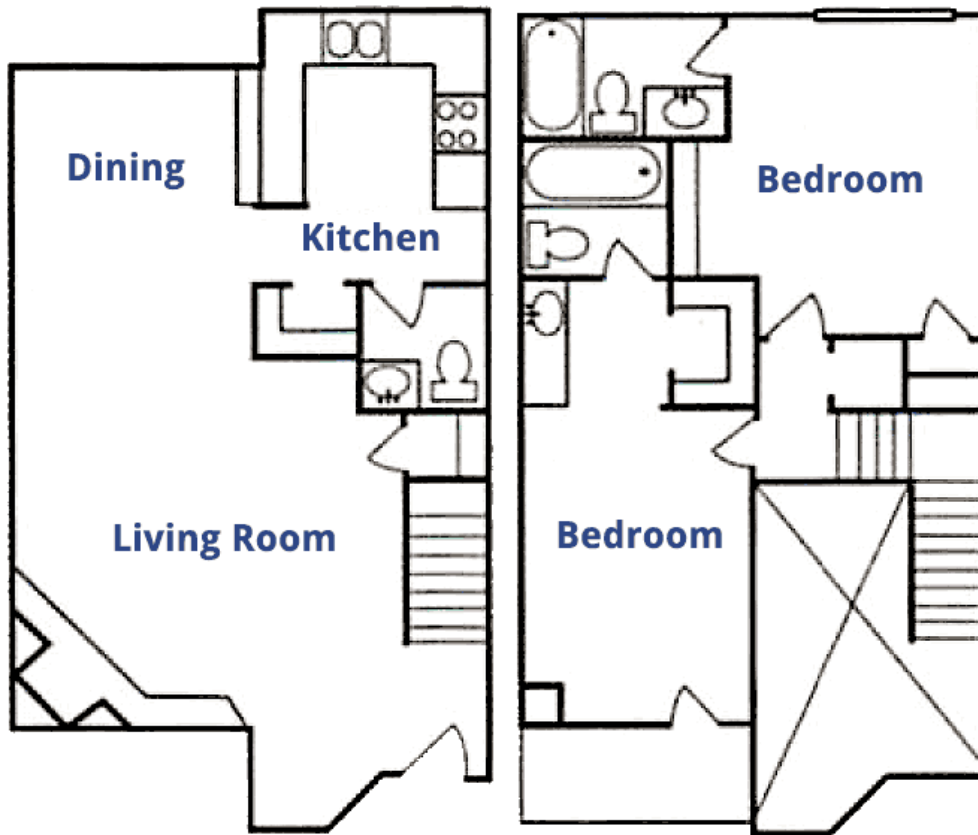

TWO BEDROOM / TWO & ½ BATH
1,217 Sq. Ft.*

* All Square Footage is approximate only.

Broken Oak Townhomes

1935 Broken Oak Dr.
San Antonio, TX 78232

(210) 496-9266

BrokenOakTownhomes.com