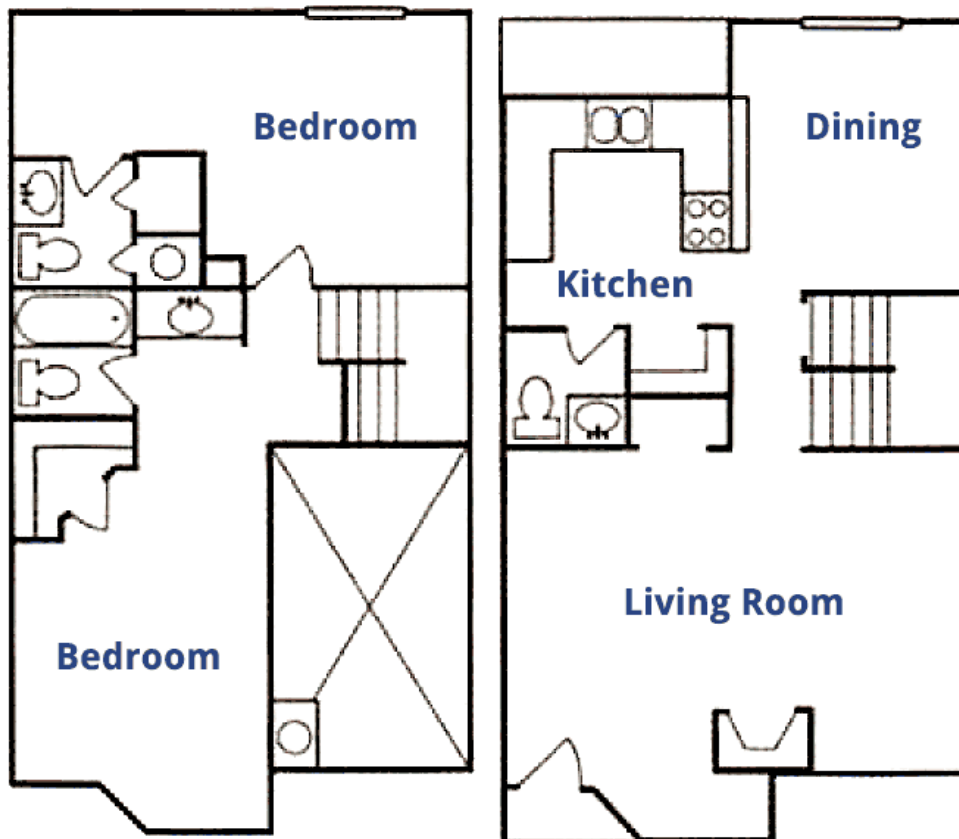

TWO BEDROOM / TWO & ½ BATH
1,156 Sq. Ft.*

* All Square Footage is approximate only.

Broken Oak Townhomes

1935 Broken Oak Dr.
San Antonio, TX 78232

(210) 496-9266

BrokenOakTownhomes.com